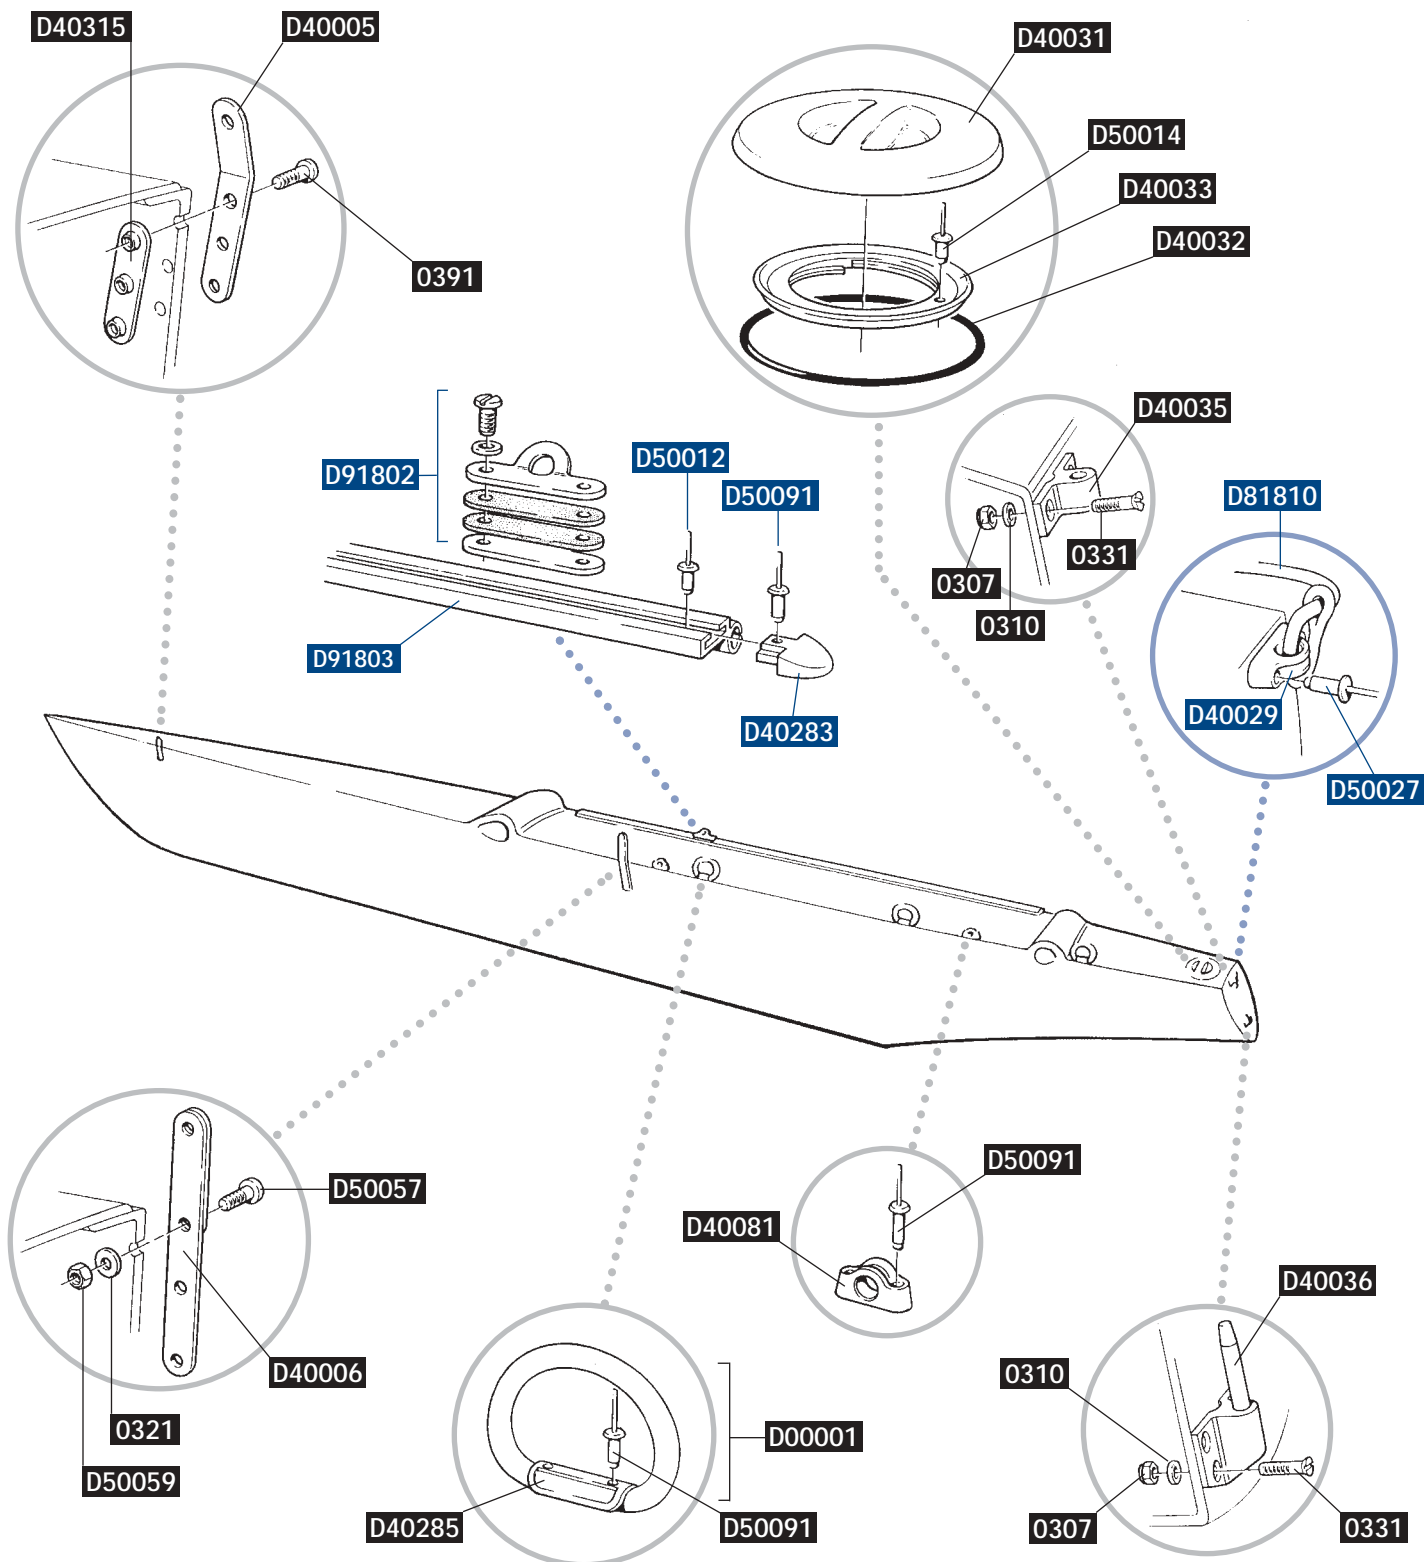

Order online: www.lasersailing.com

SECTION 1

Hull fittings

KEY

■ for Dart 18 only

■ for Dart 15 only

■ Universal

Order online: www.lasersailing.com

SECTION 2

Beam fittings

KEY

- for Dart 18 only
- for Dart 15 only
- Universal

SECTION 3

Trampoline

KEY

■ for Dart 18 only

■ for Dart 15 only

■ Universal

SECTION

4

Tiller

KEY

- for Dart 18 only
- for Dart 15 only
- Universal

SECTION 5