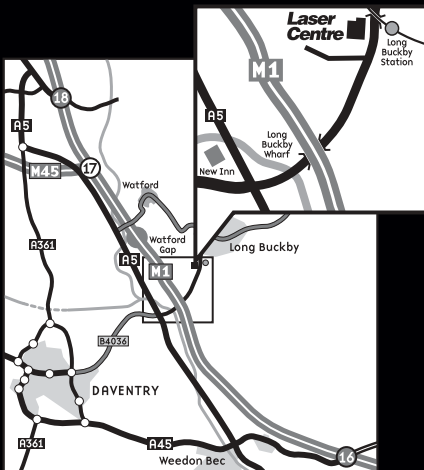

Laser

DIRECT

OUR MISSION TO YOU...

LaserDirect operates from the Laser Centre in Long Buckby – the world's leading sailboat store and the only place to buy a new Dart or Laser in England and Wales.

Just 15 minutes from Junction 16 on the M1 you will find Darts and Lasers plus genuine Dart and Laser parts in the superb showroom.

Enjoy a cup of coffee, watch the latest Dart video and discover more about any aspect of Dart sailing – Laser Centre offers free sailing advice.

Laser Centre opening hours:
Monday – Saturday 9am – 5.00pm

To provide an outstanding after sales support with quick, efficient and informed service. From our Laser Direct HQ the team is available to offer expert advice and help with your orders, six days a week. Open 9.00am – 5.00pm Monday – Saturday. Outside working hours, orders can be sent by fax on 01327 841611 or email laserdirect@lasersailing.com

Secure online ordering for all parts and accessories at www.lasersailing.com

Visit the site for details on the complete Dart and Laser range, events, news, offers, articles and comments from top sailing names around the world. Ordering your Dart spares and accessories has never been better value or easier. Simply phone **01327 841610**

It pays to belong to your Class Association!

Membership of a Dart class association is a great way to maximise the enjoyment from your catamaran. Each class organises training and a full events programme and publishes regular magazines or newsletters to keep you informed. Visit the class association websites for more information:

Dart 18 Class Association Jenny Lloyd
Bryn Hafren, Leighton, Welshpool, Powys SY21 8HC
Phone 01938 553591 www.dart18.com

Dart 15 Class Association Mark Aldridge
9 Parcell Walk, Godmanchester, Cambs PE29 2YL
Phone 01480 353434 www.dart15.com

Club Laser

The exclusive club that says a lot about you and costs nothing to join ...and if you own a Dart, you're in!

- In for the chance to win great holidays
- In for news and views
- In for regular competitions
- In for a whole lot more!

Join on-line at www.lasersailing.com or contact the Laser Centre. If you are a member of both the class association and Club Laser you will benefit from exclusive discounts on selected Darts parts and accessories.

Order online: www.lasersailing.com