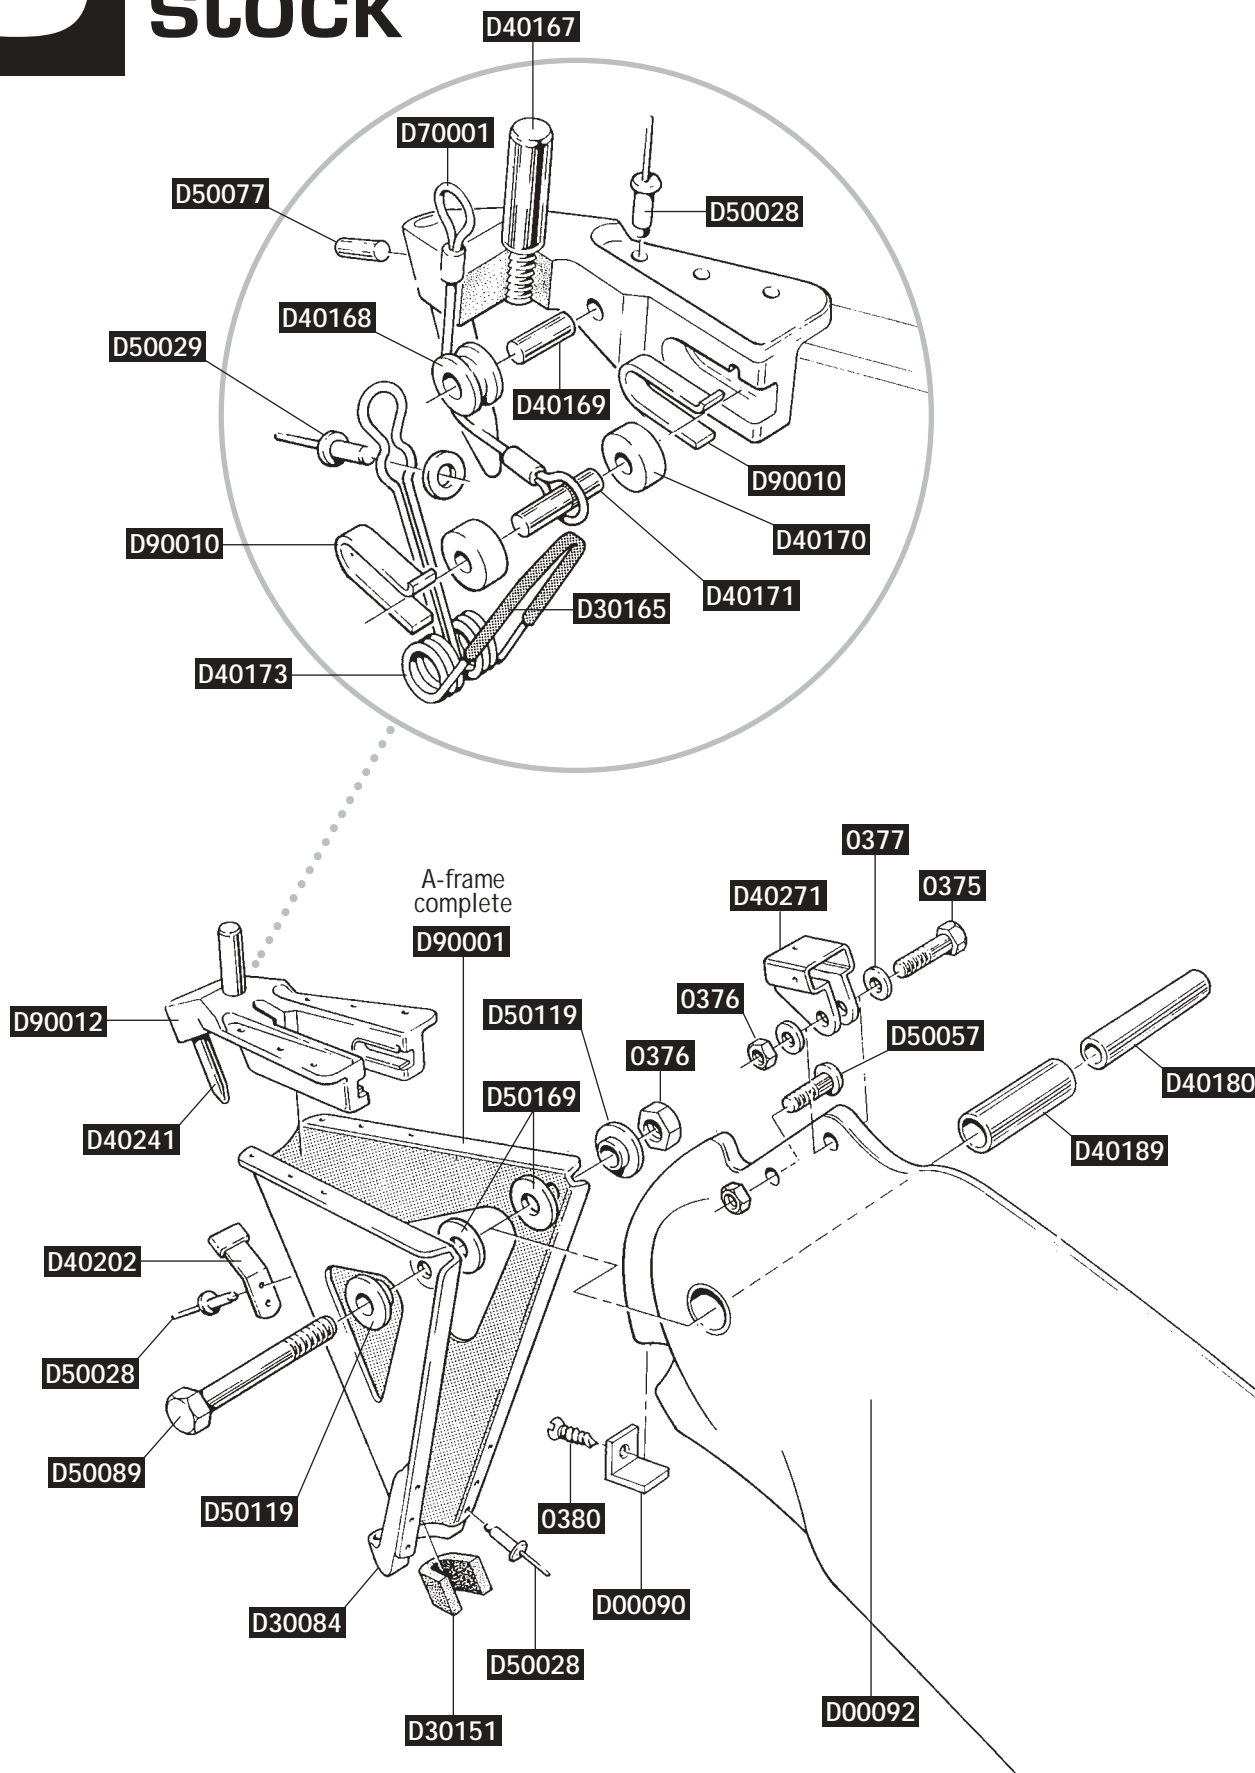

■ for Dart 15 only

■ Universal

SECTION

4

Tiller

KEY

- for Dart 18 only
- for Dart 15 only
- Universal

SECTION 5

Rudder stock

KEY

■ for Dart 18 only

■ for Dart 15 only

■ Universal

Mast fittings and trapeze

SECTION 7

Mainsail