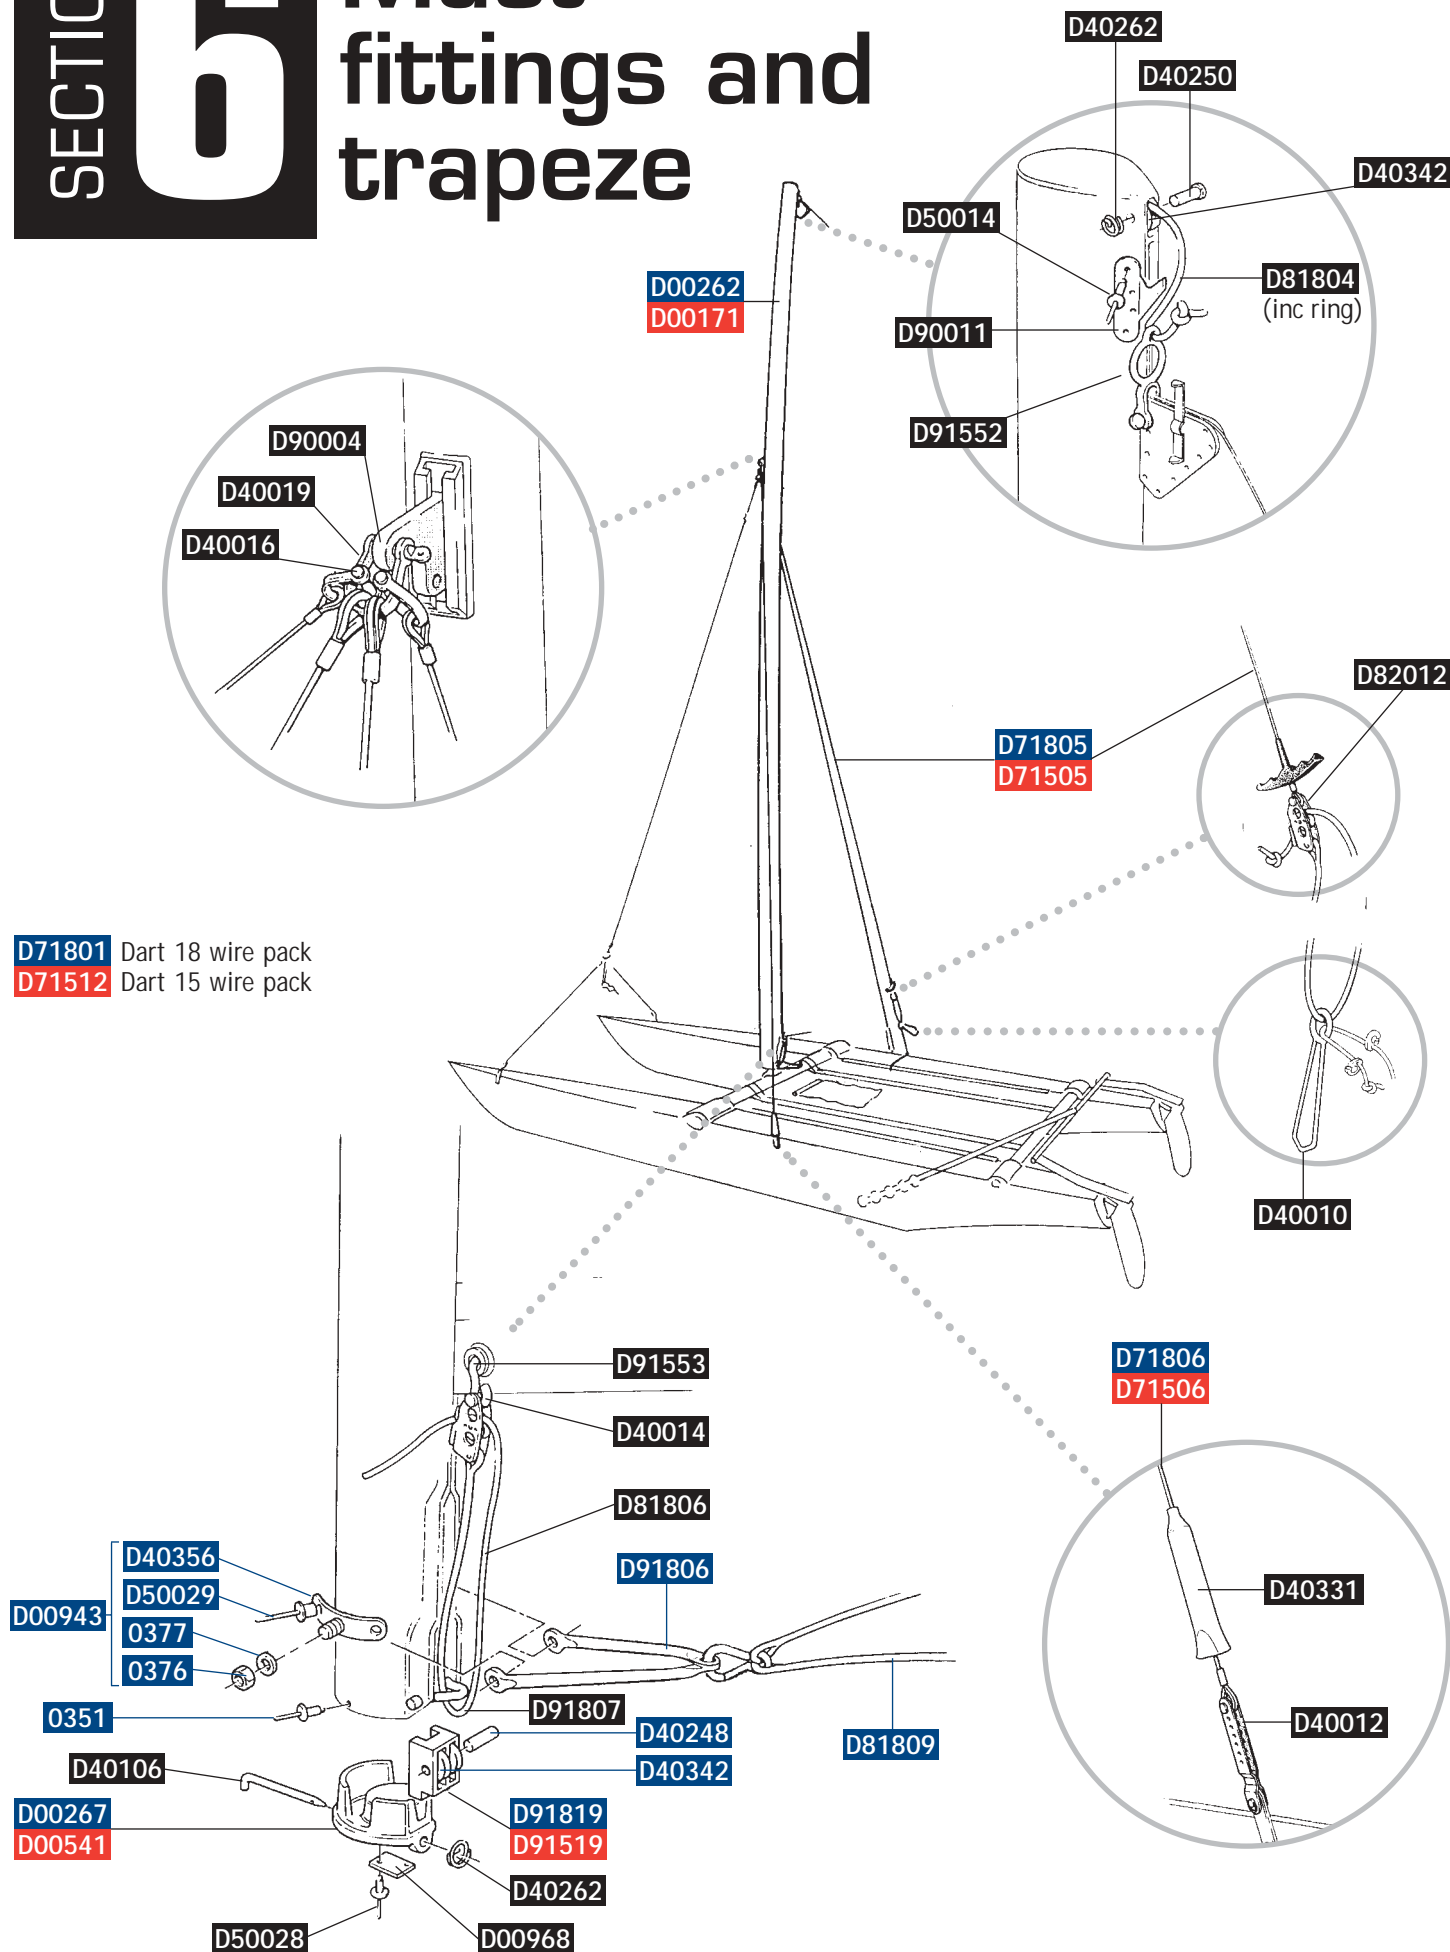

SECTION 2

Beam fittings

KEY

- for Dart 18 only
- for Dart 15 only
- Universal

SECTION 3

Trampoline

KEY

■ for Dart 18 only

■ for Dart 15 only

■ Universal

SECTION

4

Tiller

KEY

- for Dart 18 only
- for Dart 15 only
- Universal

SECTION 5

Rudder stock

KEY

■ for Dart 18 only

■ for Dart 15 only

■ Universal

Mast fittings and trapeze

SECTION 7

Mainsail

KEY

- for Dart 18 only
- for Dart 15 only
- Universal

SECTION 8

Jib and jibsheet

KEY

- for Dart 18 only
- for Dart 15 only
- Universal

SECTION 9

Dart 15 specials