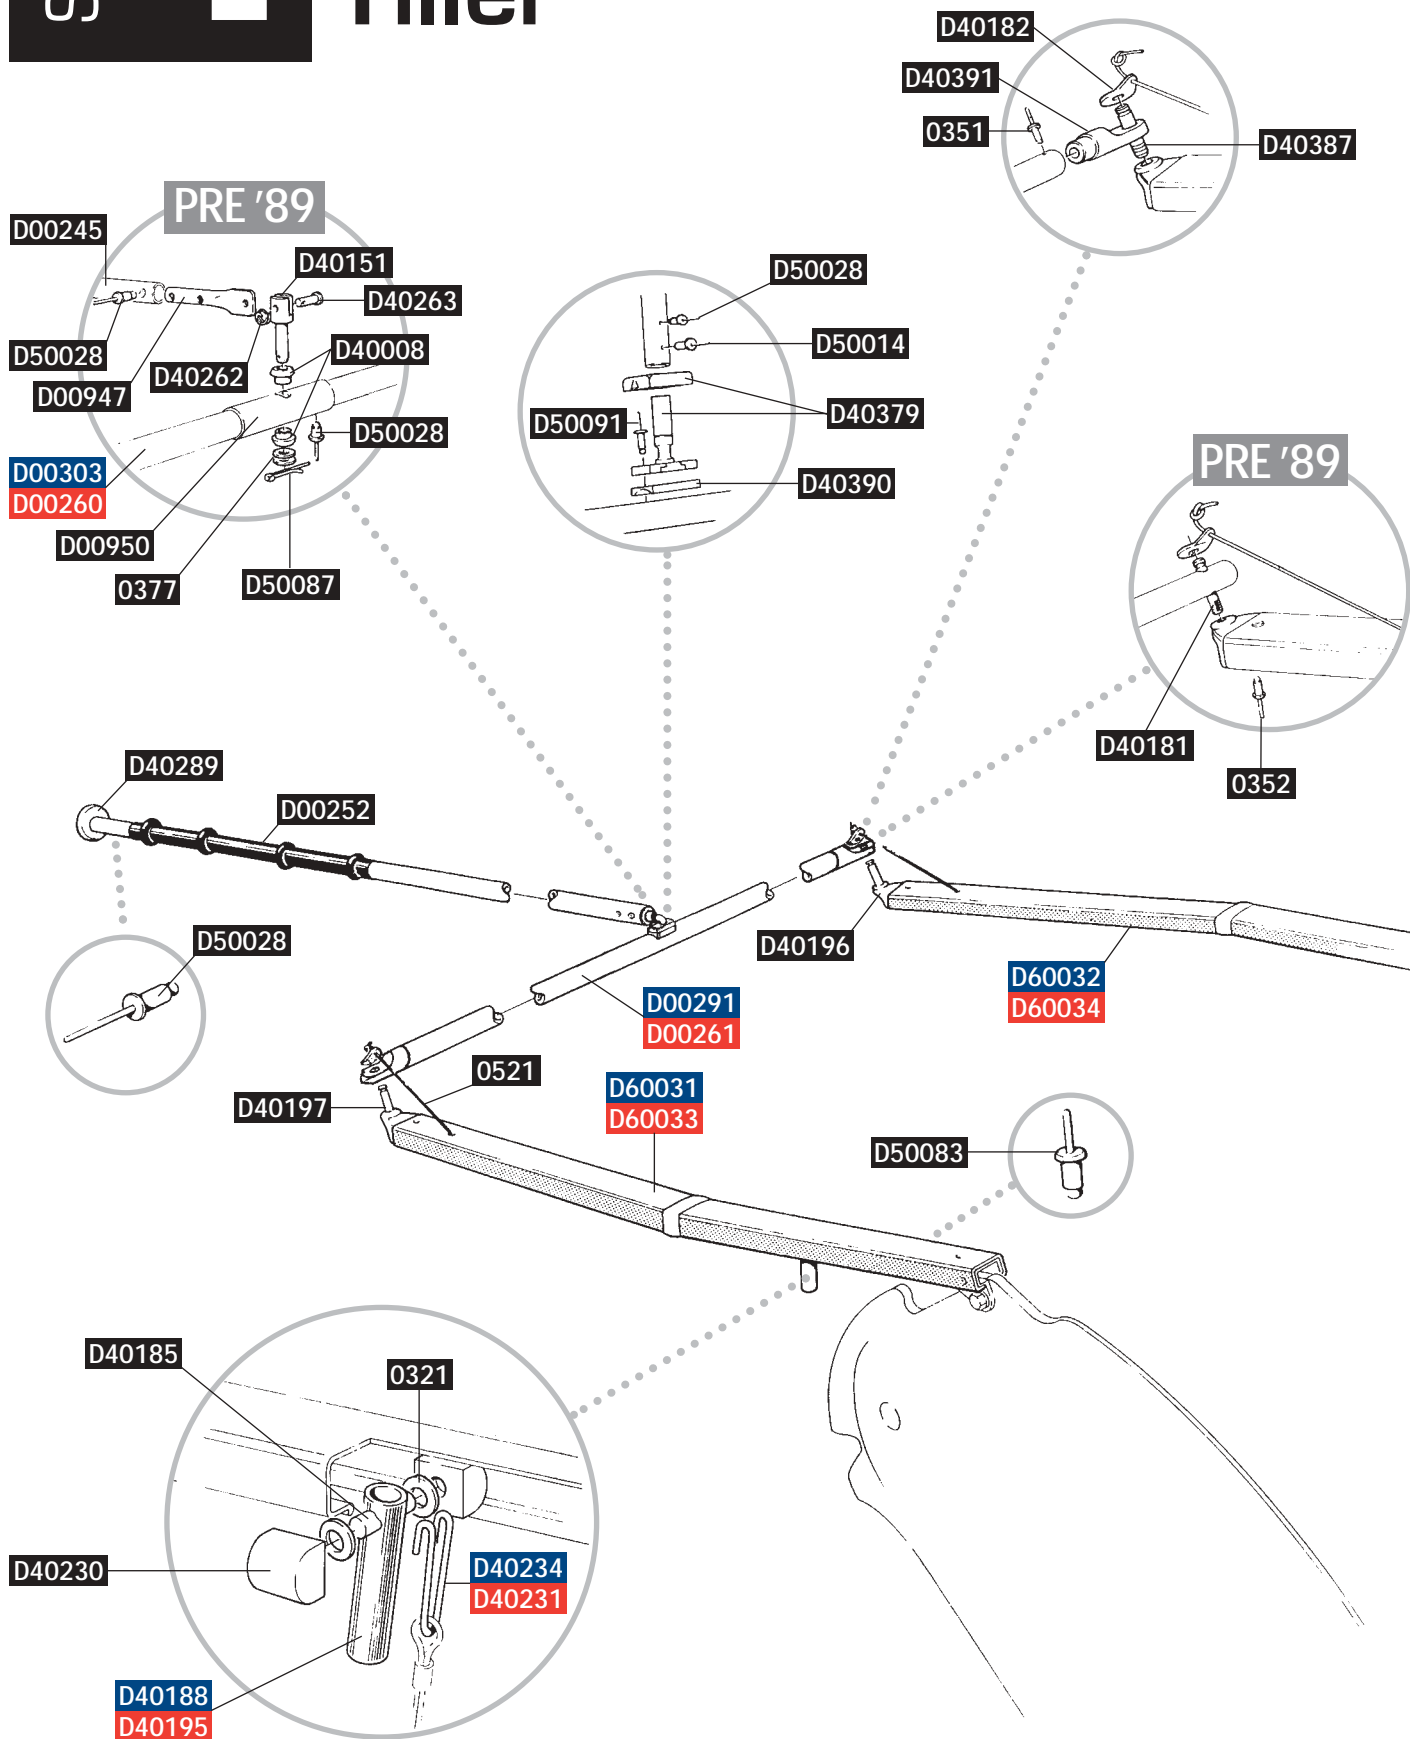

SECTION 2

Beam fittings

KEY

- for Dart 18 only
- for Dart 15 only
- Universal

SECTION 3

Trampoline

KEY

■ for Dart 18 only

■ for Dart 15 only

■ Universal

SECTION

4

Tiller

KEY

- for Dart 18 only
- for Dart 15 only
- Universal

SECTION 5

Rudder stock

KEY

■ for Dart 18 only

■ for Dart 15 only

■ Universal

Mast fittings and trapeze

SECTION 7

Mainsail

KEY

- for Dart 18 only
- for Dart 15 only
- Universal

SECTION 8

Jib and jibsheet

KEY

- for Dart 18 only
- for Dart 15 only
- Universal

SECTION 9

Dart 15 specials