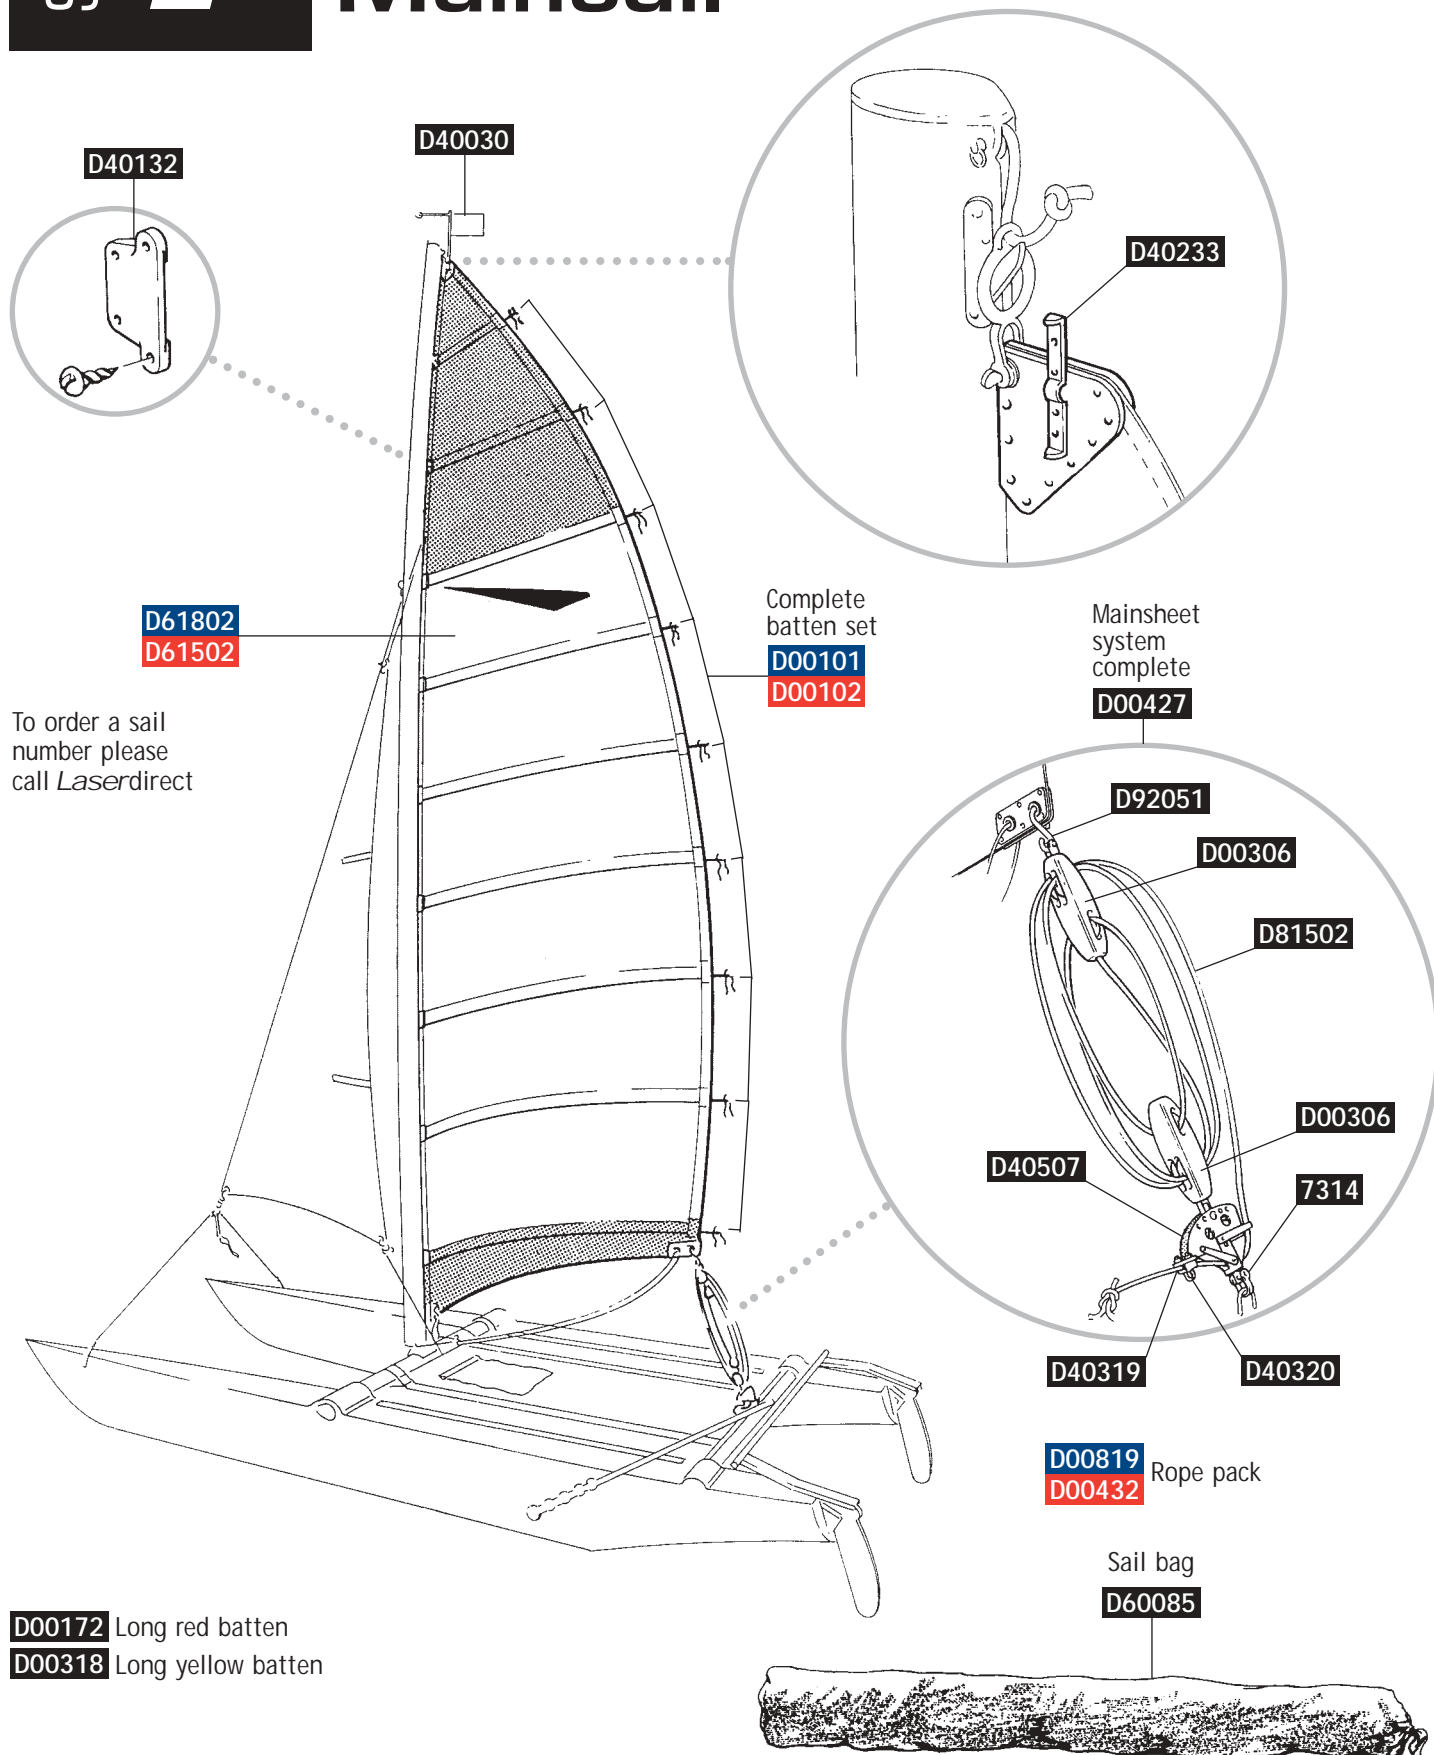

■ for Dart 15 only

■ Universal

SECTION

4

Tiller

KEY

- for Dart 18 only
- for Dart 15 only
- Universal

SECTION 5

Rudder stock

KEY

■ for Dart 18 only

■ for Dart 15 only

■ Universal

Mast fittings and trapeze

SECTION 7

Mainsail

KEY

- for Dart 18 only
- for Dart 15 only
- Universal

SECTION 8

Jib and jibsheet

KEY

- for Dart 18 only
- for Dart 15 only
- Universal

SECTION 9

Dart 15 specials