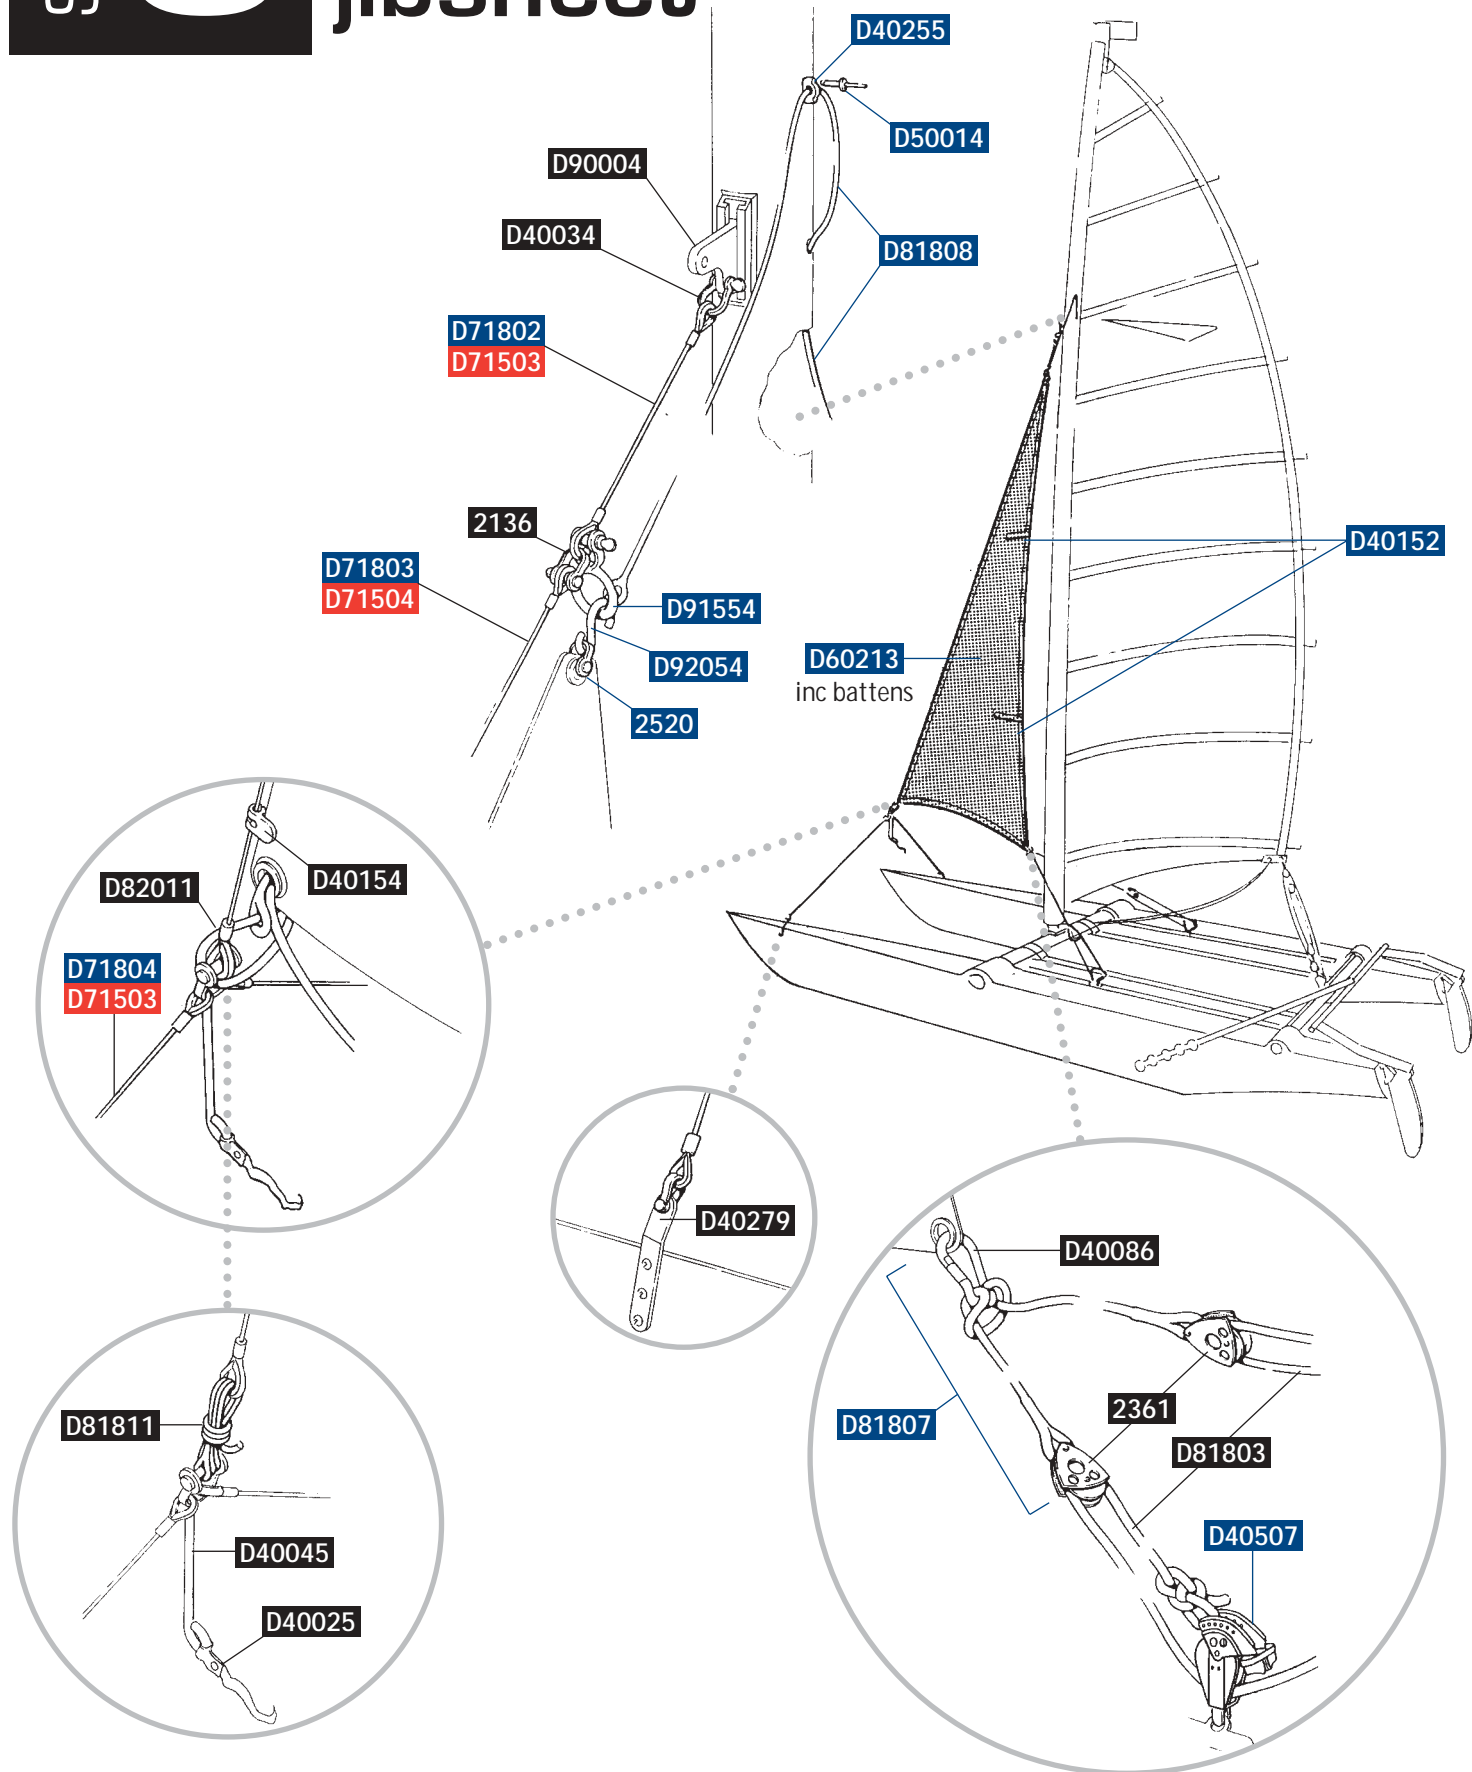

■ for Dart 15 only

■ Universal

SECTION

4

Tiller

KEY

- for Dart 18 only
- for Dart 15 only
- Universal

SECTION 5

Rudder stock

KEY

■ for Dart 18 only

■ for Dart 15 only

■ Universal

Mast fittings and trapeze

SECTION 7

Mainsail

KEY

- for Dart 18 only
- for Dart 15 only
- Universal

SECTION 8

Jib and jibsheet

KEY

- for Dart 18 only
- for Dart 15 only
- Universal

SECTION 9

Dart 15 specials