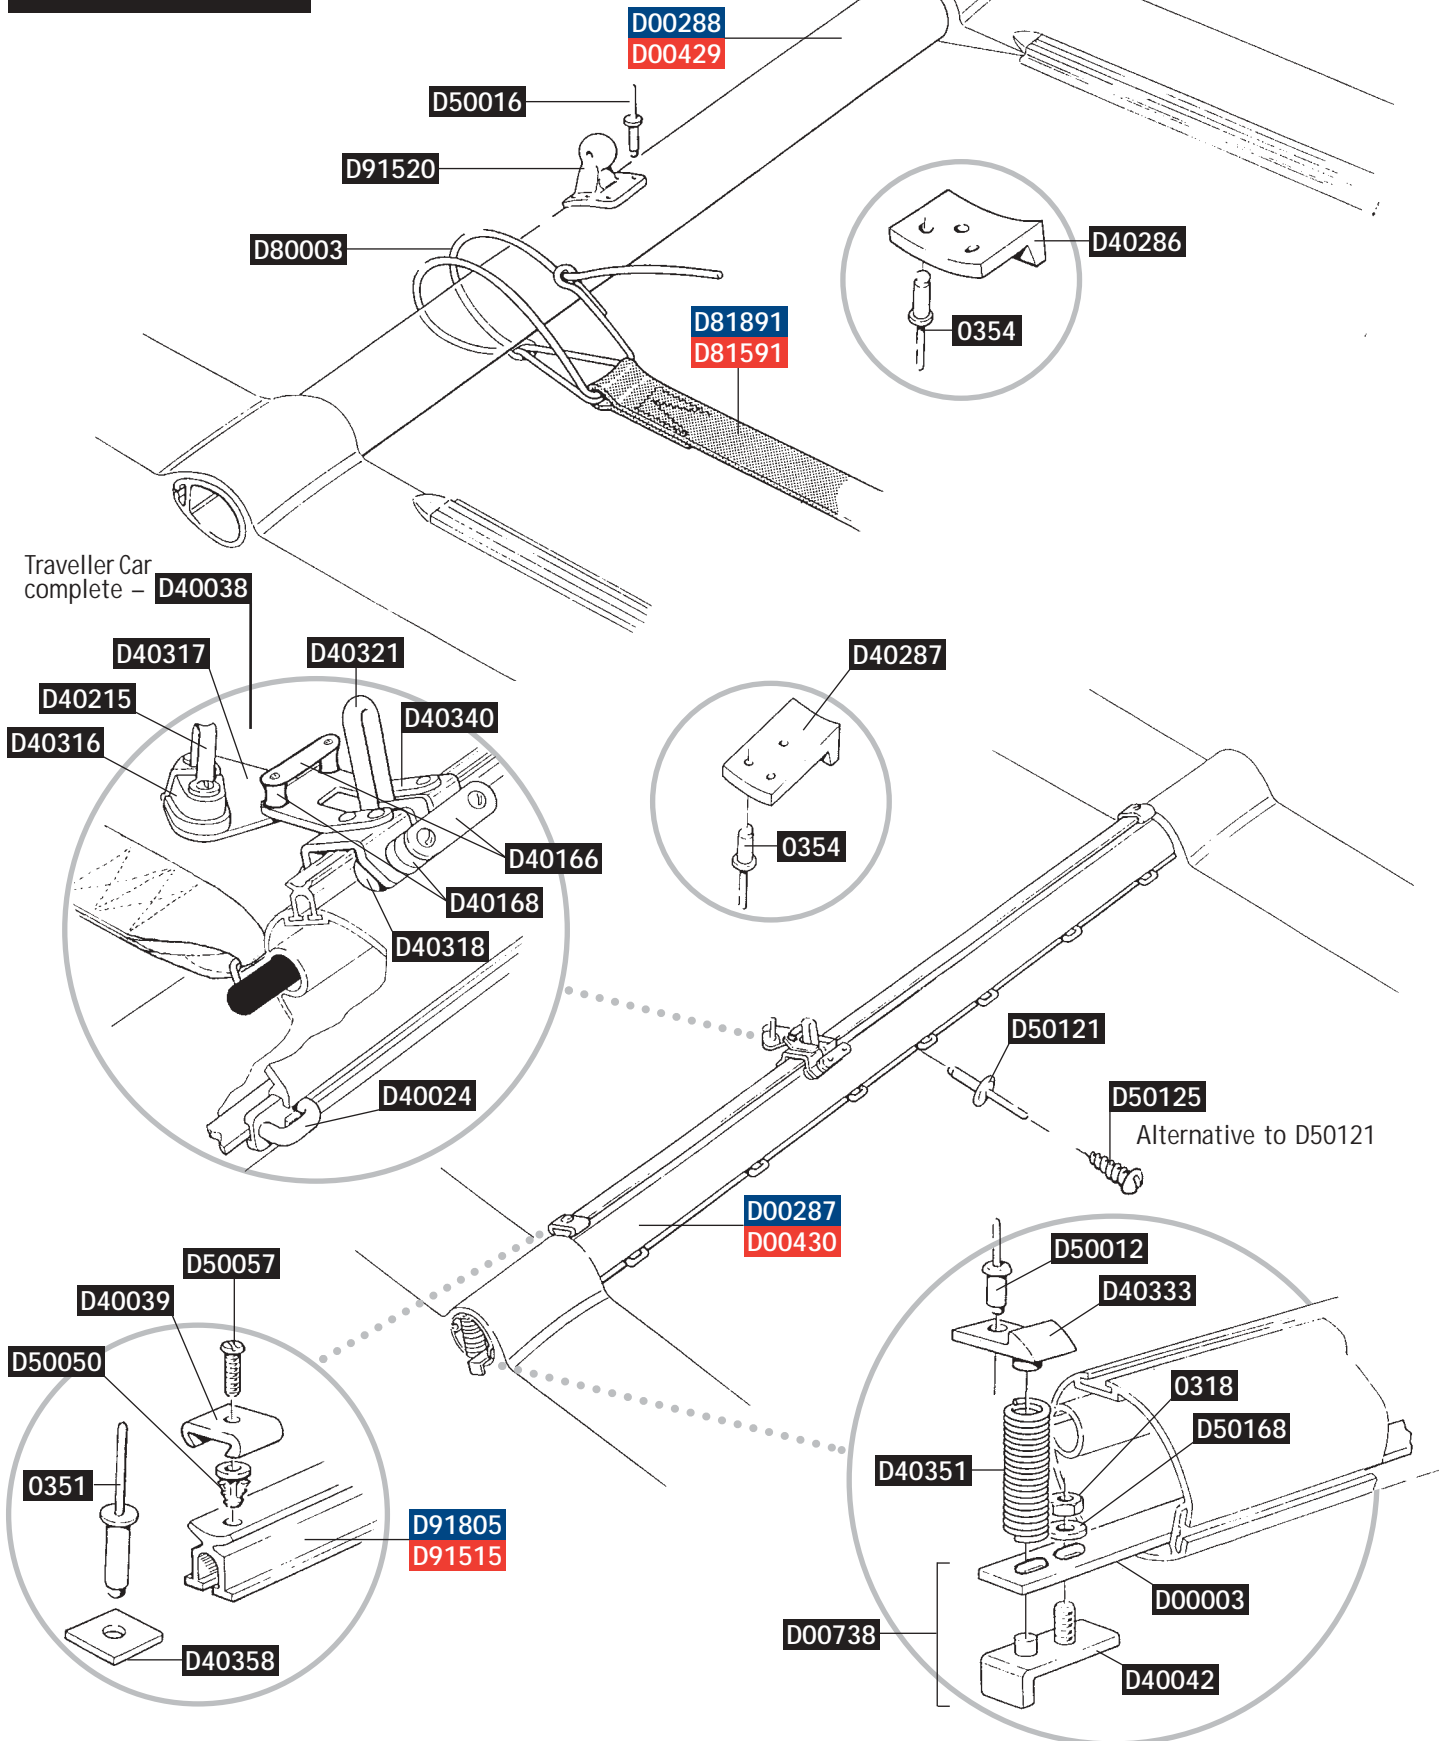

Order online: www.lasersailing.com

SECTION 1

Hull fittings

KEY

■ for Dart 18 only

■ for Dart 15 only

■ Universal

Order online: www.lasersailing.com

SECTION 2

Beam fittings

KEY

- for Dart 18 only
- for Dart 15 only
- Universal

SECTION 3

Trampoline

KEY

■ for Dart 18 only

■ for Dart 15 only

■ Universal

SECTION

4

Tiller

KEY

- for Dart 18 only
- for Dart 15 only
- Universal

SECTION 5