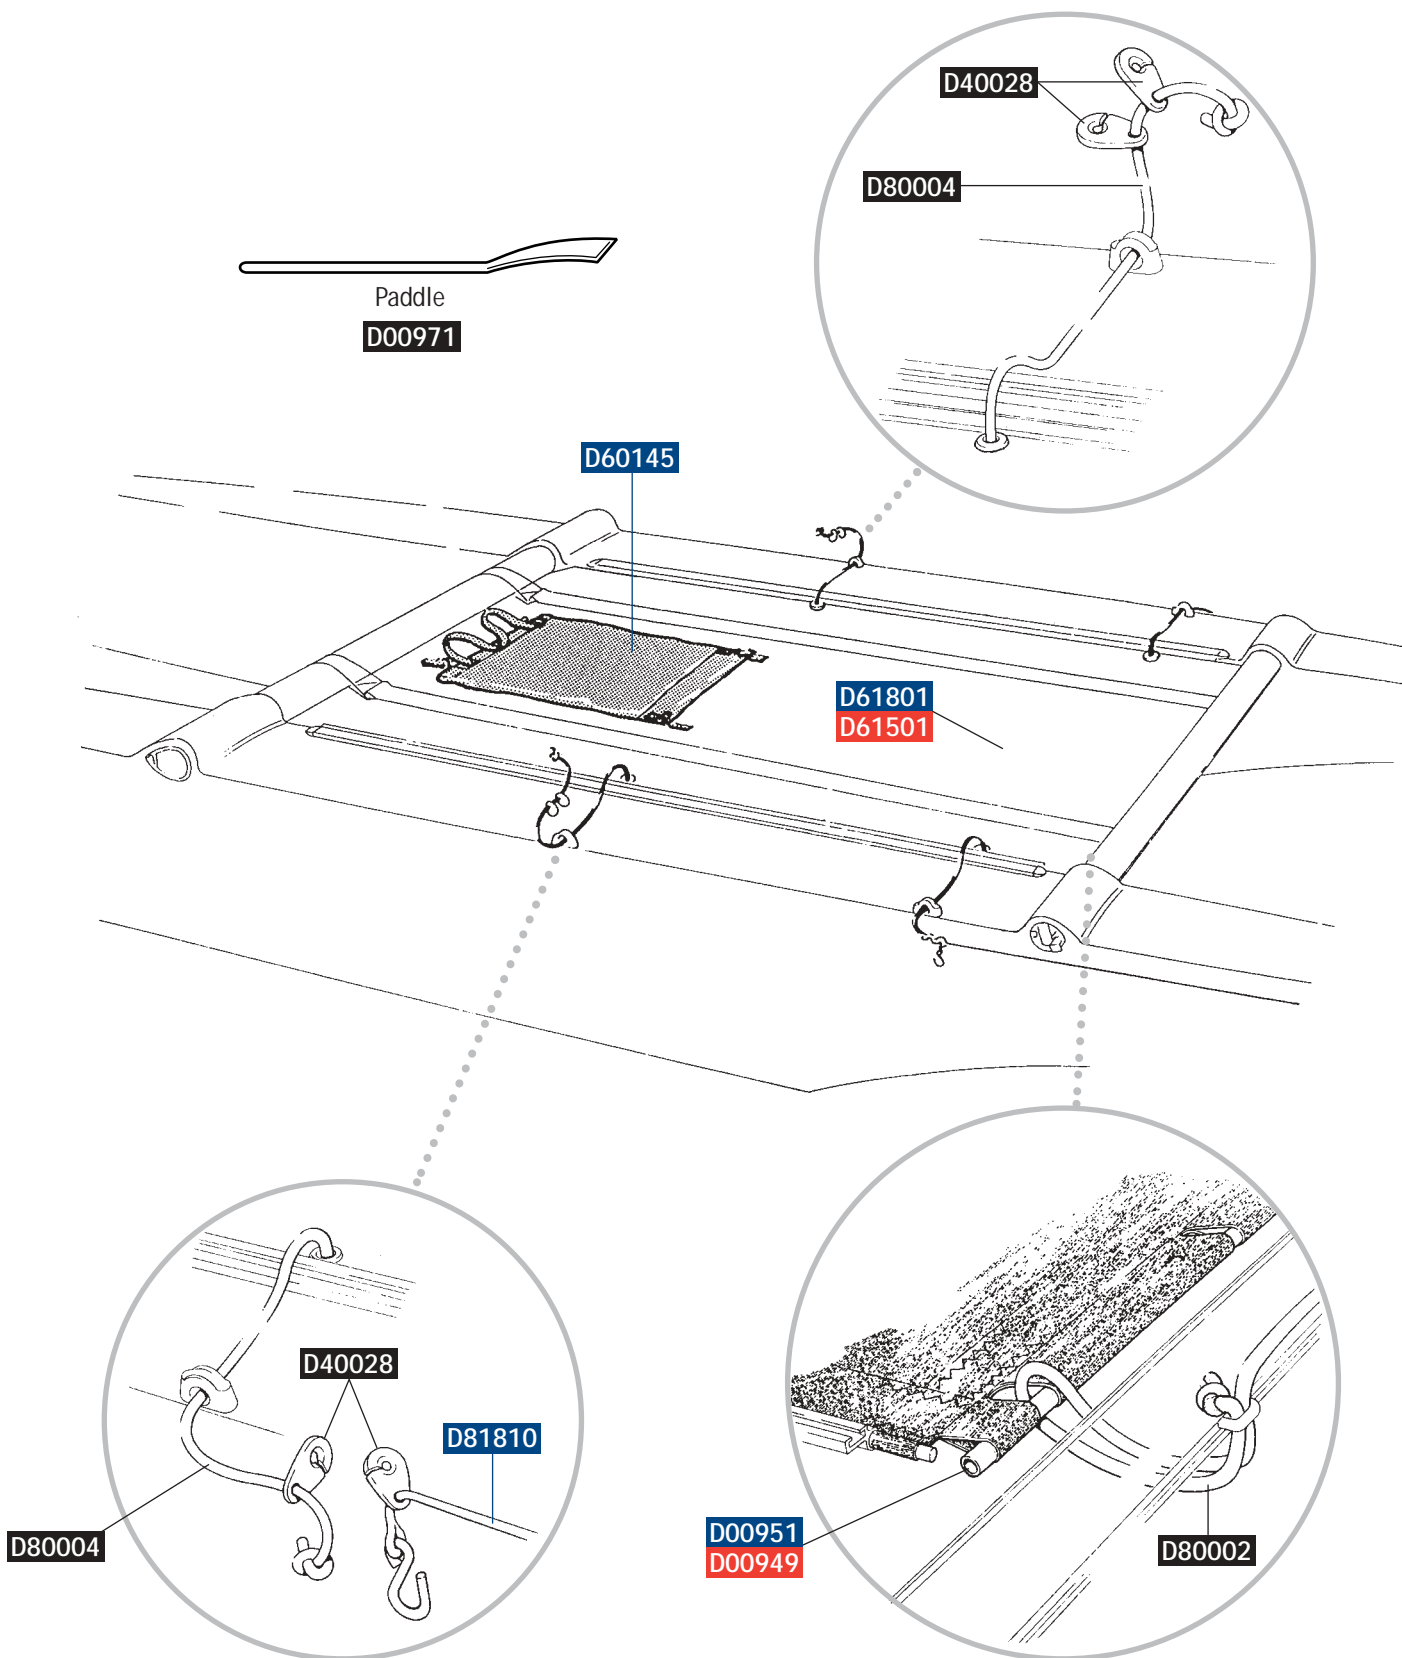

Order online: www.lasersailing.com

SECTION 1

Hull fittings

KEY

■ for Dart 18 only

■ for Dart 15 only

■ Universal

Order online: www.lasersailing.com

SECTION 2

Beam fittings

KEY

- for Dart 18 only
- for Dart 15 only
- Universal

SECTION 3

Trampoline

KEY

■ for Dart 18 only

■ for Dart 15 only

■ Universal

SECTION

4

Tiller

KEY

- for Dart 18 only
- for Dart 15 only
- Universal

SECTION 5

Rudder stock

KEY

■ for Dart 18 only

■ for Dart 15 only

■ Universal

Mast fittings and trapeze

SECTION 7

Mainsail